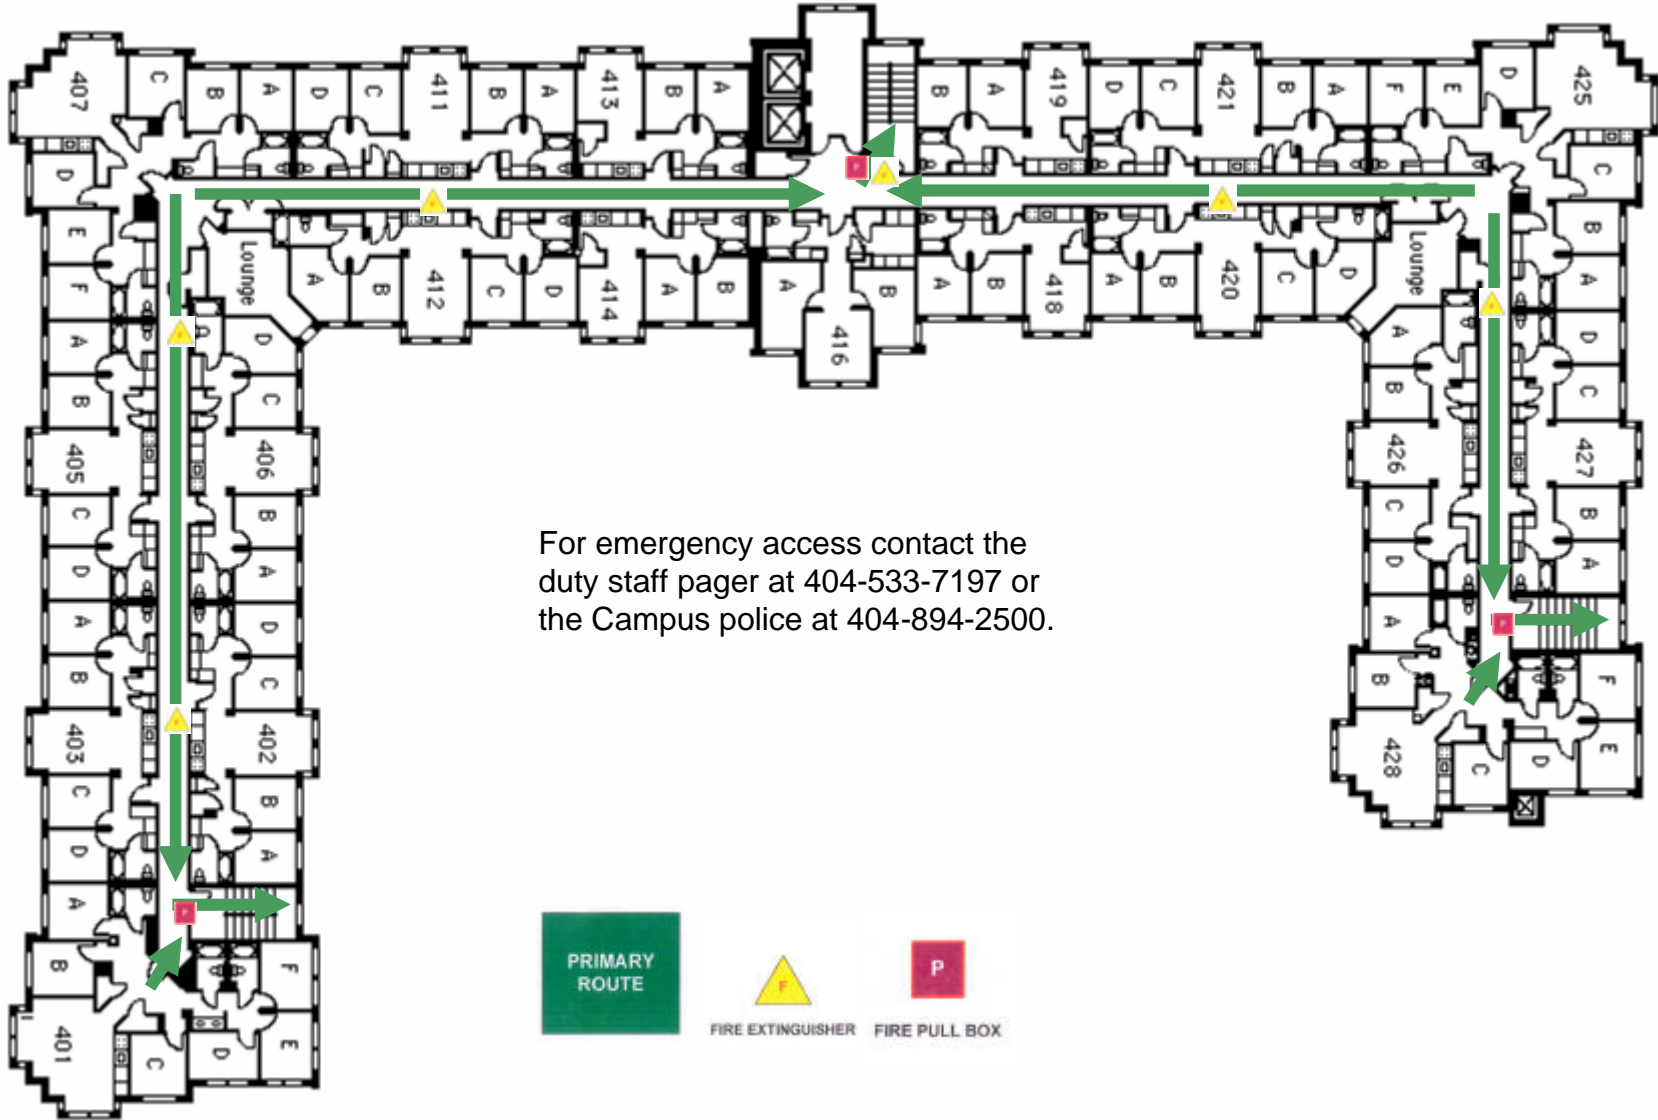

Maulding Hall First Floor

For emergency access contact the duty staff pager at 404-533-7197 or the Campus police at 404-894-2500.

Maulding Hall Second Floor

For emergency access contact the
duty staff pager at 404-533-7197 or
the Campus police at 404-894-2500.

Maulding Hall Third Floor

For emergency access contact the
duty staff pager at 404-533-7197 or
the Campus police at 404-894-2500.

Maulding Hall Fourth Floor

For emergency access contact the
duty staff pager at 404-533-7197 or
the Campus police at 404-894-2500.