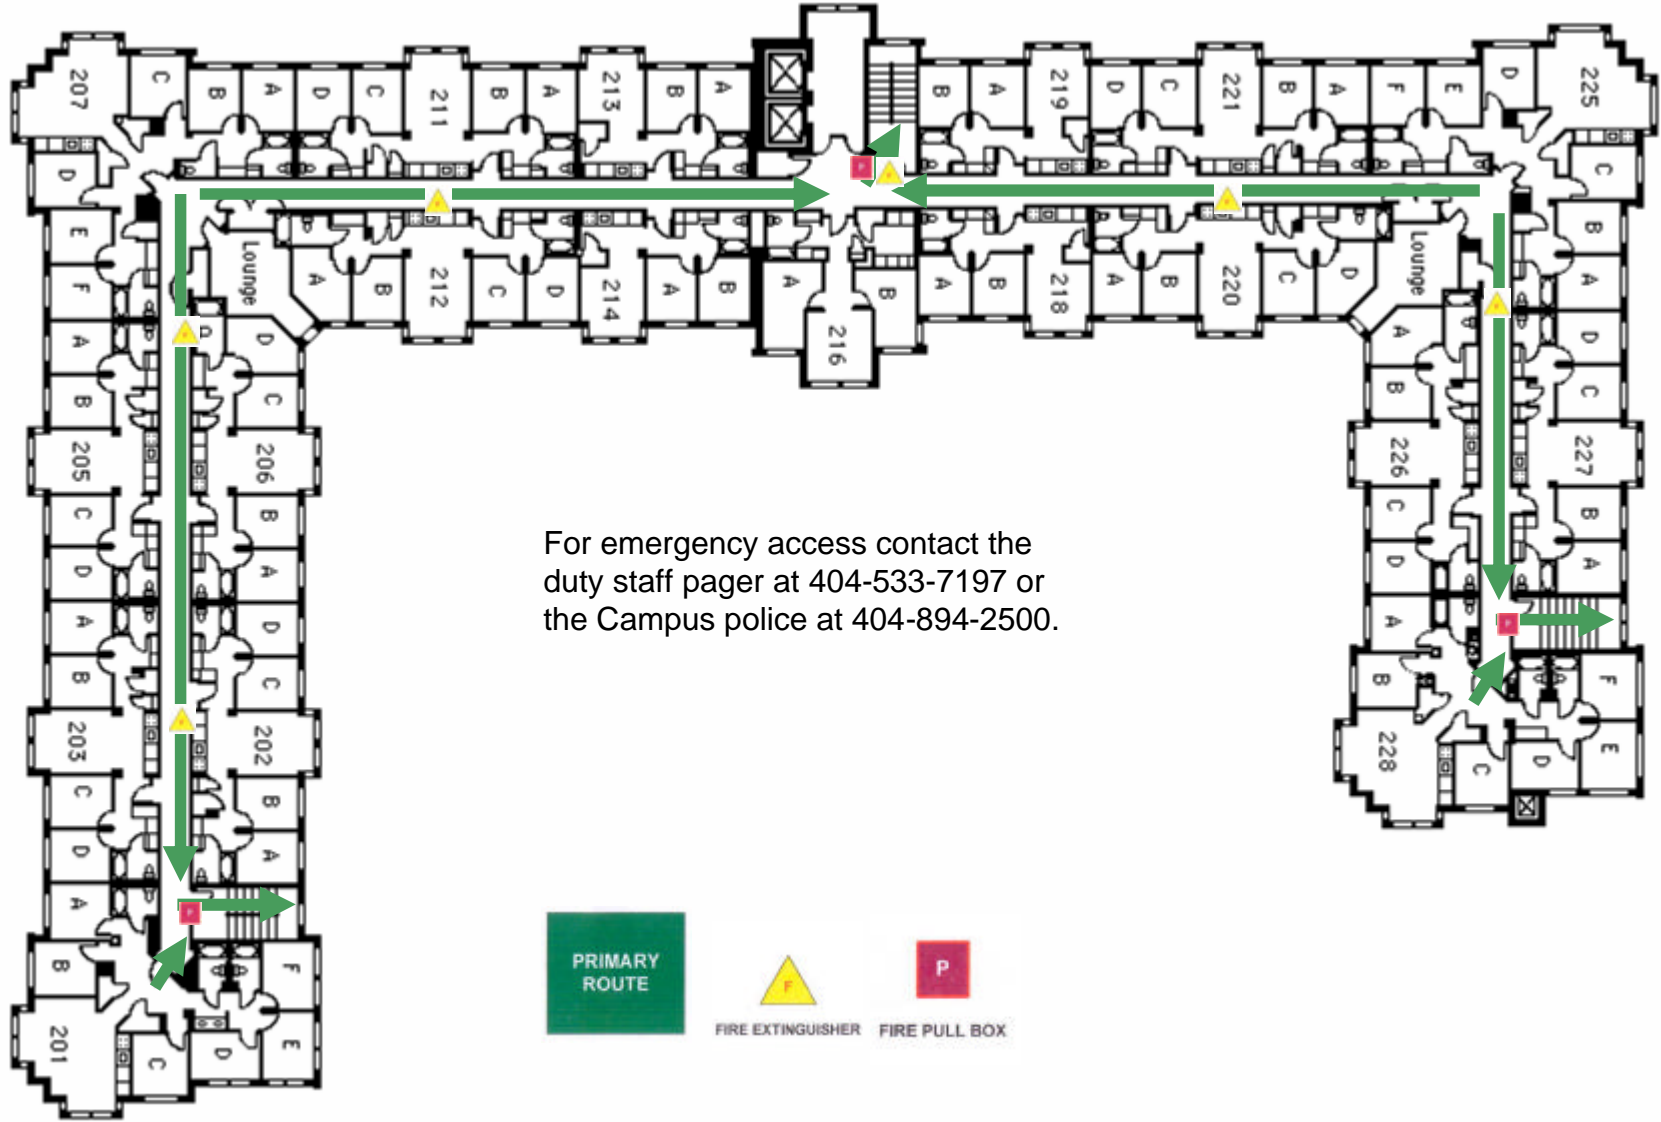

Maulding Hall First Floor

For emergency access contact the duty staff pager at 404-533-7197 or the Campus police at 404-894-2500.

Maulding Hall Second Floor

For emergency access contact the
duty staff pager at 404-533-7197 or
the Campus police at 404-894-2500.

Maulding Hall Third Floor

For emergency access contact the
duty staff pager at 404-533-7197 or
the Campus police at 404-894-2500.

Maulding Hall Fourth Floor

For emergency access contact the
duty staff pager at 404-533-7197 or
the Campus police at 404-894-2500.