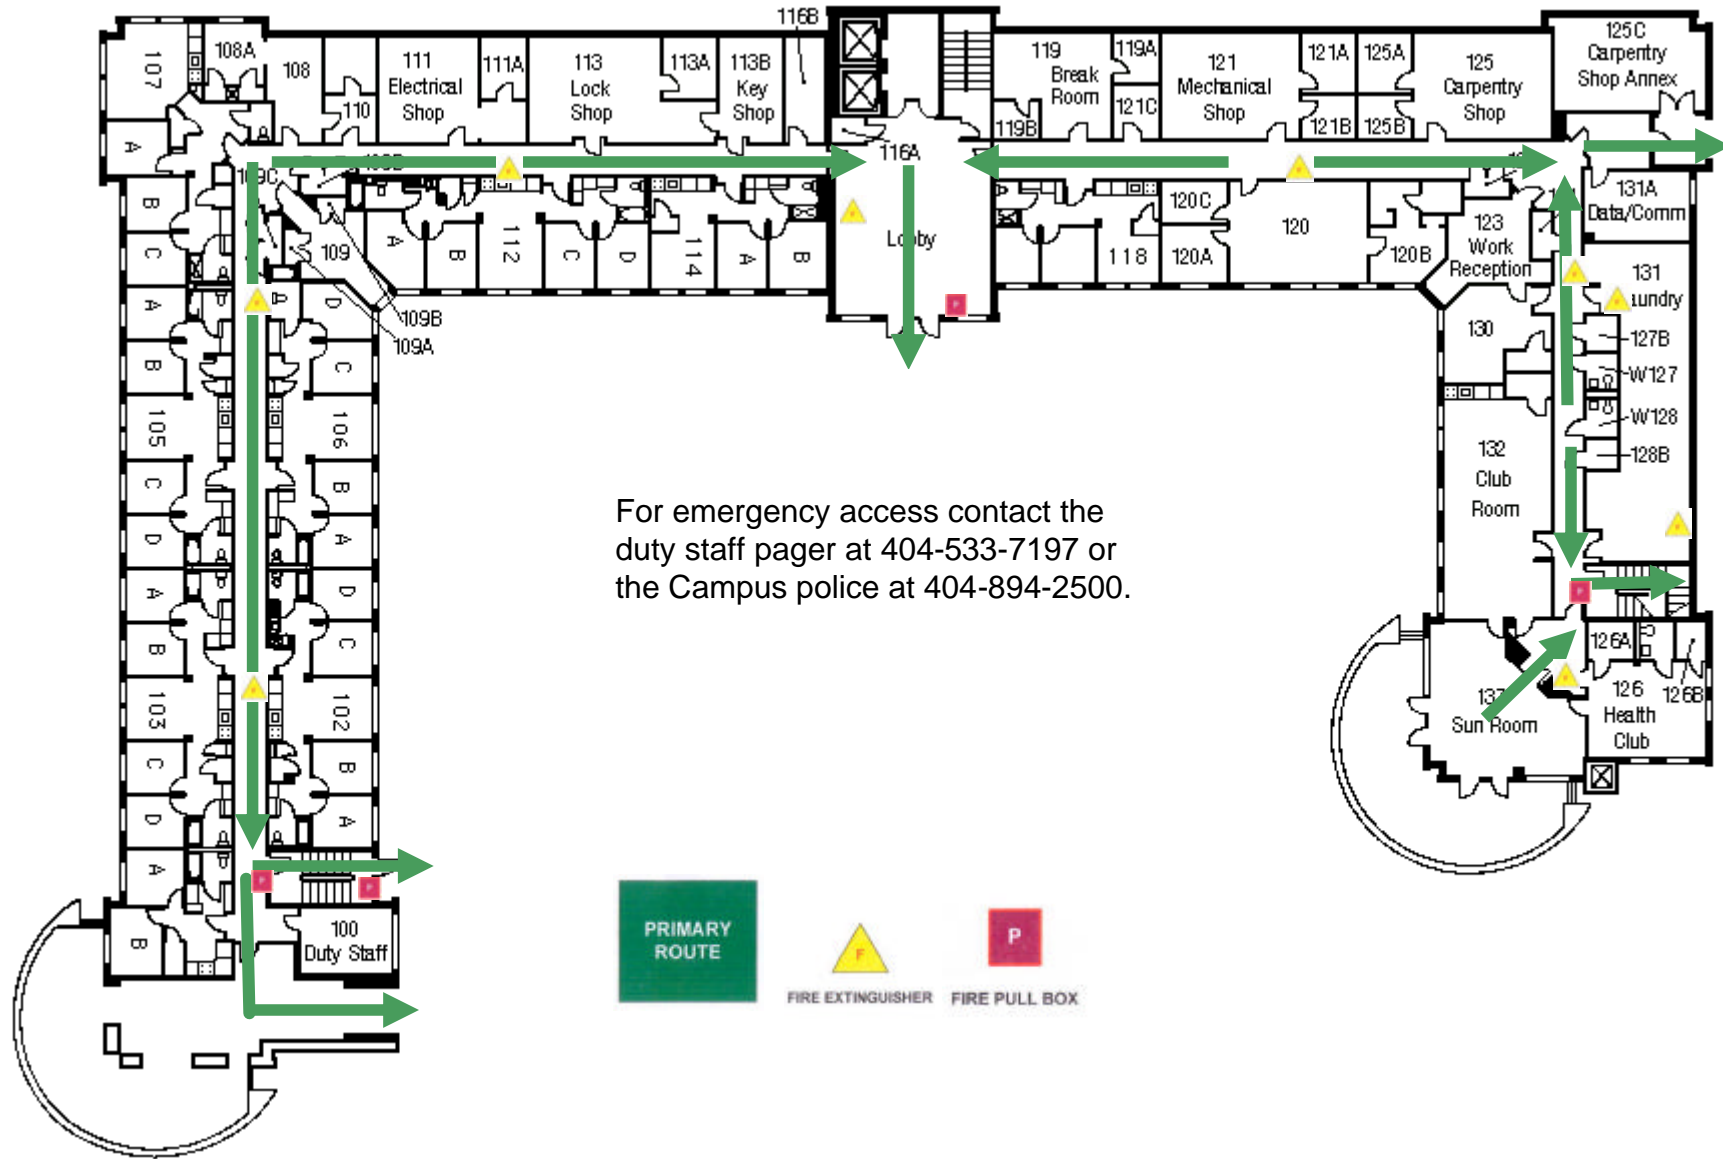

Maulding Hall First Floor

For emergency access contact the duty staff pager at 404-533-7197 or the Campus police at 404-894-2500.

Maulding Hall Second Floor

For emergency access contact the
duty staff pager at 404-533-7197 or
the Campus police at 404-894-2500.

Maulding Hall Third Floor

For emergency access contact the
duty staff pager at 404-533-7197 or
the Campus police at 404-894-2500.

Maulding Hall Fourth Floor

For emergency access contact the
duty staff pager at 404-533-7197 or
the Campus police at 404-894-2500.