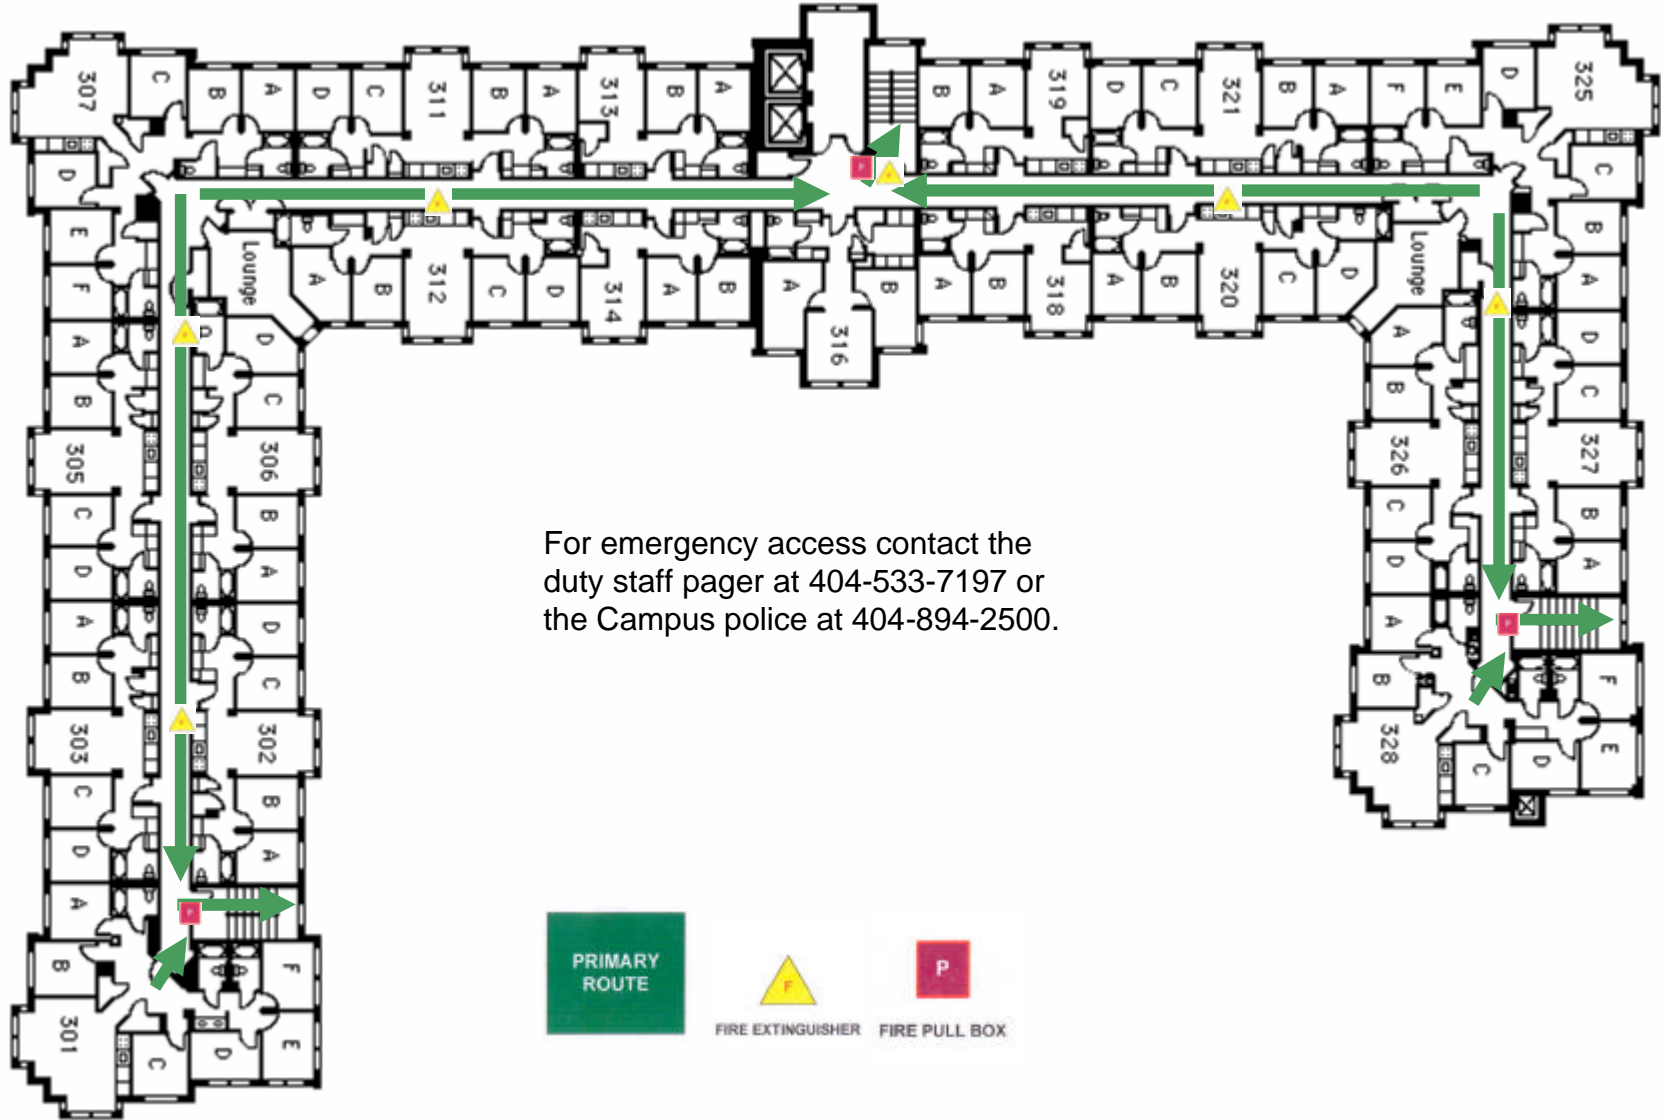

Maulding Hall First Floor

For emergency access contact the duty staff pager at 404-533-7197 or the Campus police at 404-894-2500.

Maulding Hall Second Floor

For emergency access contact the
duty staff pager at 404-533-7197 or
the Campus police at 404-894-2500.

Maulding Hall Third Floor

For emergency access contact the
duty staff pager at 404-533-7197 or
the Campus police at 404-894-2500.

Maulding Hall Fourth Floor

For emergency access contact the
duty staff pager at 404-533-7197 or
the Campus police at 404-894-2500.