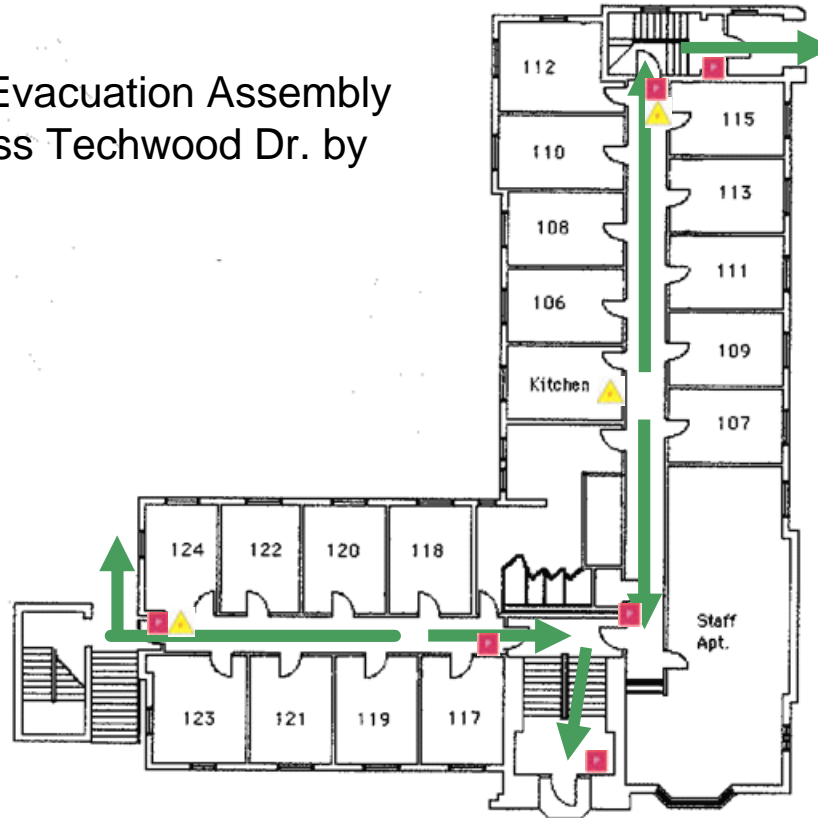

## Basement Floor

Emergency Evacuation Assembly Point is across Techwood Dr. by the Stadium

For emergency access contact the duty staff pager at 404-533-7197 or the Campus police at 404-894-2500.

## First Floor

Emergency Evacuation Assembly Point is across Techwood Dr. by the Stadium

For emergency access contact the duty staff pager at 404-533-7197 or the Campus police at 404-894-2500.