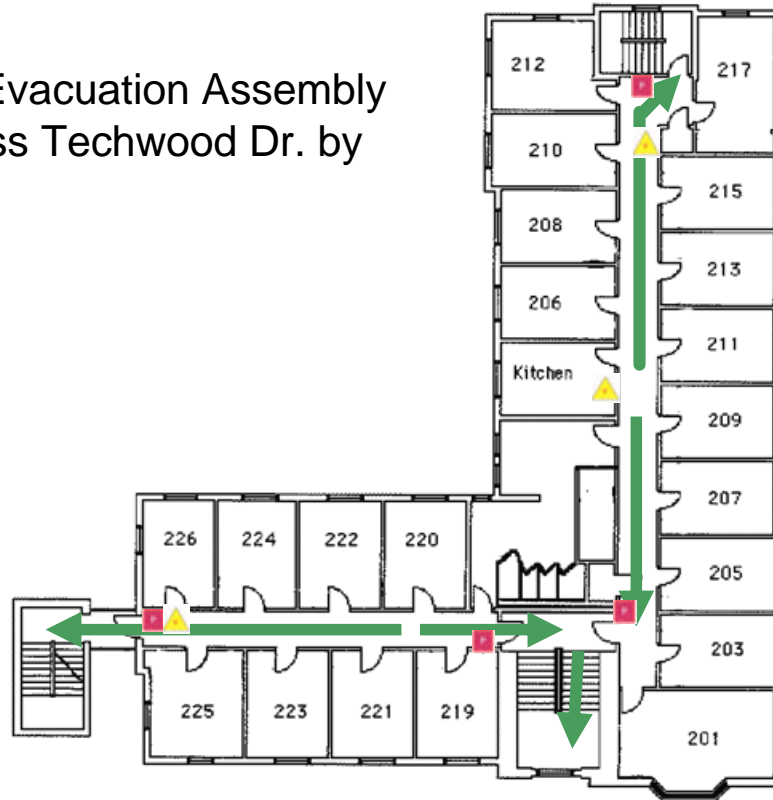

Cloudman Hall

Second Floor

Emergency Evacuation Assembly Point is across Techwood Dr. by the Stadium

For emergency access contact the duty staff pager at 404-533-7197 or the Campus police at 404-894-2500.