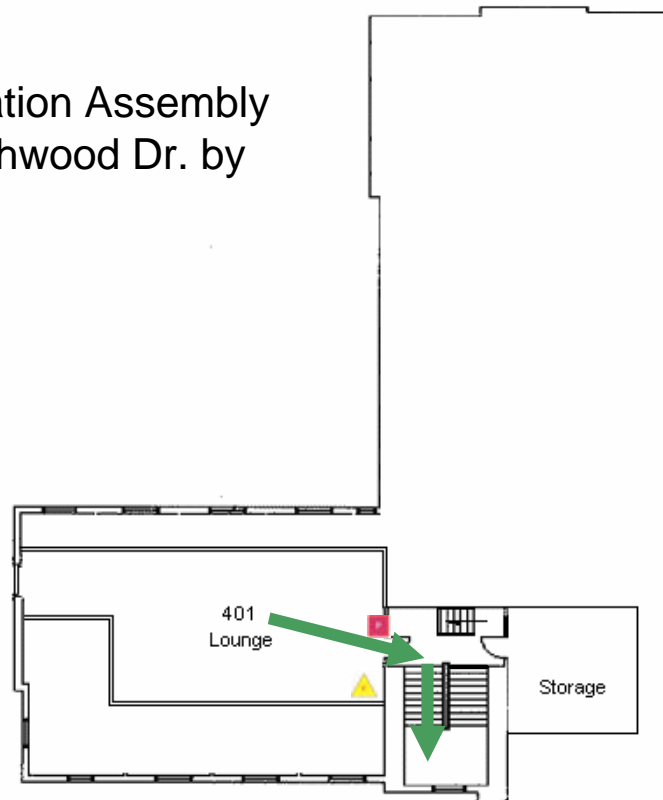

Cloudman Hall

Fourth Floor

Emergency Evacuation Assembly Point is across Techwood Dr. by the Stadium

For emergency access contact the duty staff pager at 404-533-7197 or the Campus police at 404-894-2500.