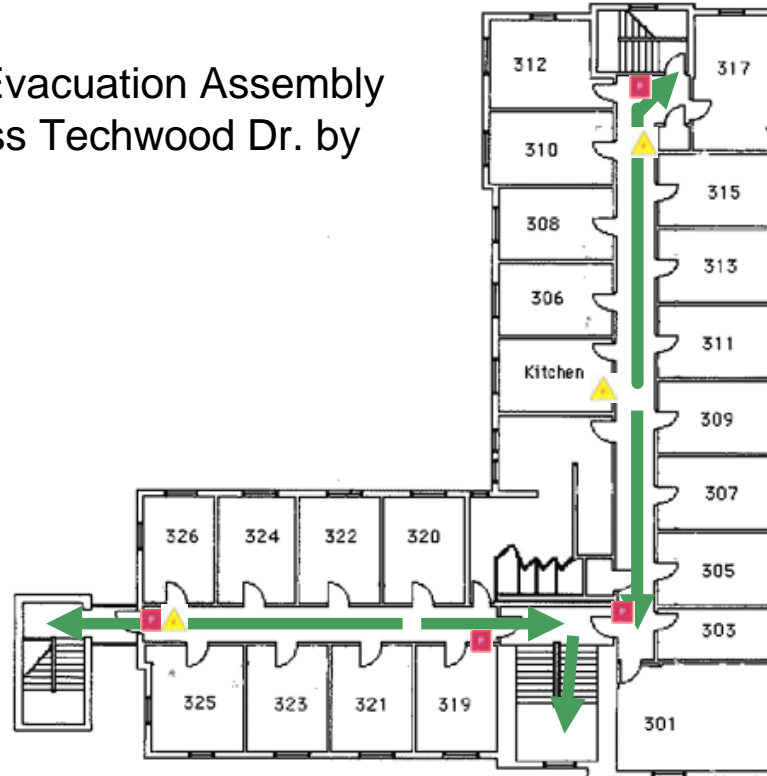

Cloudman Hall

Third Floor

Emergency Evacuation Assembly Point is across Techwood Dr. by the Stadium

For emergency access contact the duty staff pager at 404-533-7197 or the Campus police at 404-894-2500.