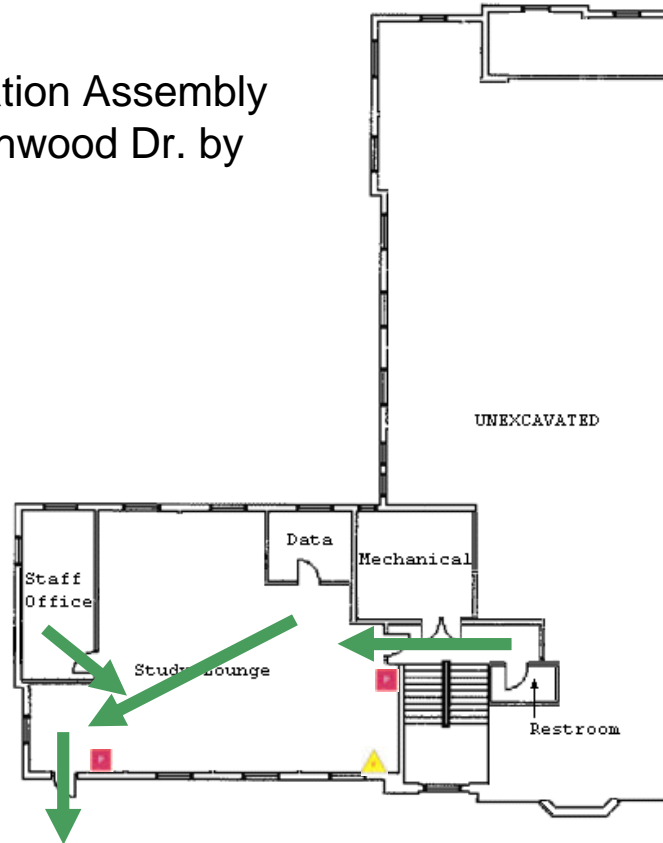

## Basement Floor

Emergency Evacuation Assembly Point is across Techwood Dr. by the Stadium

For emergency access contact the duty staff pager at 404-533-7197 or the Campus police at 404-894-2500.