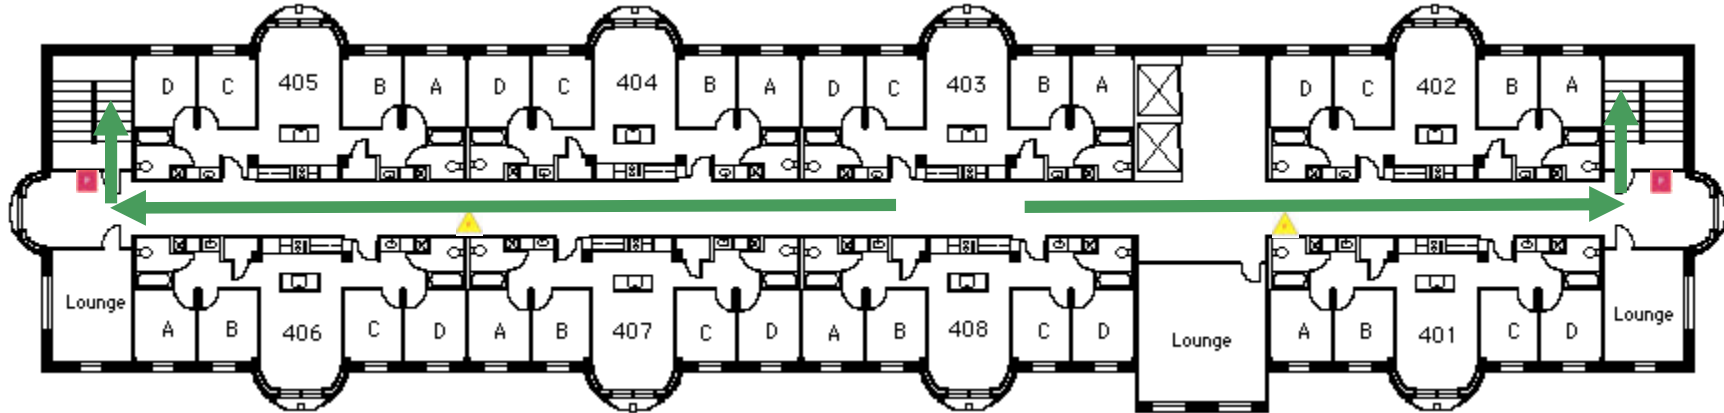

Center St. Apt. North

Third Floor

Emergency Evacuation Assembly Point is across
Hemphill Ave. by Hemphill Entrance

For emergency access contact the duty staff pager at
404-533-7197 or the Campus police at 404-894-2500.

Center St. Apt. North

Fourth Floor

Emergency Evacuation Assembly Point is across
Hemphill Ave. by Hemphill Entrance

For emergency access contact the duty staff pager at
404-533-7197 or the Campus police at 404-894-2500.