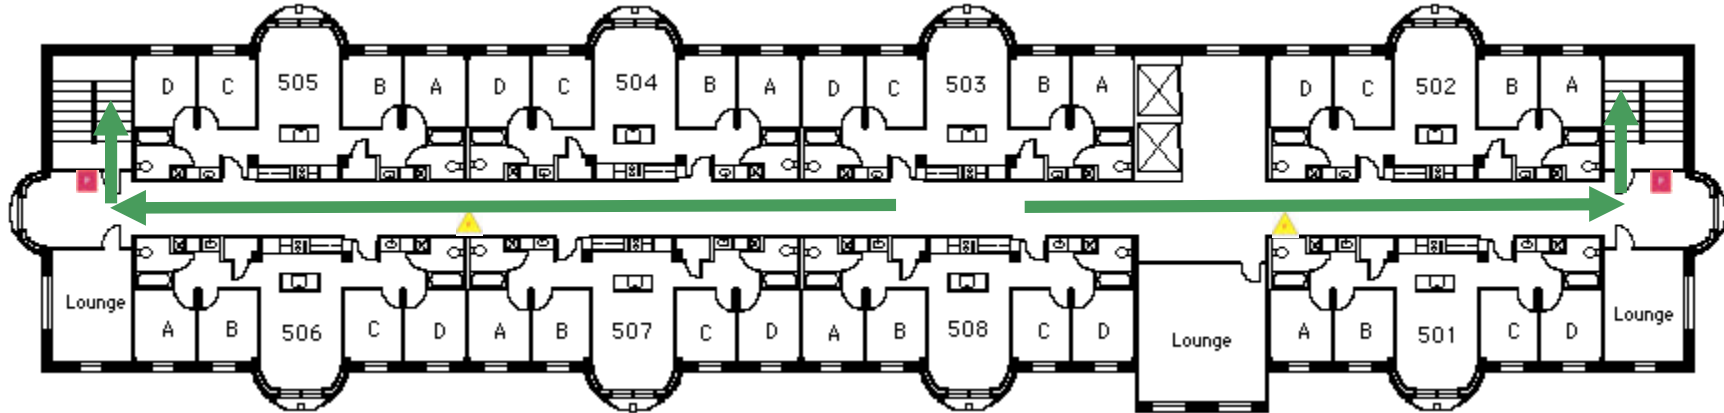

Center St. Apt. North

Fifth Floor

Emergency Evacuation Assembly Point is across
Hemphill Ave. by Hemphill Entrance

For emergency access contact the duty staff pager at
404-533-7197 or the Campus police at 404-894-2500.