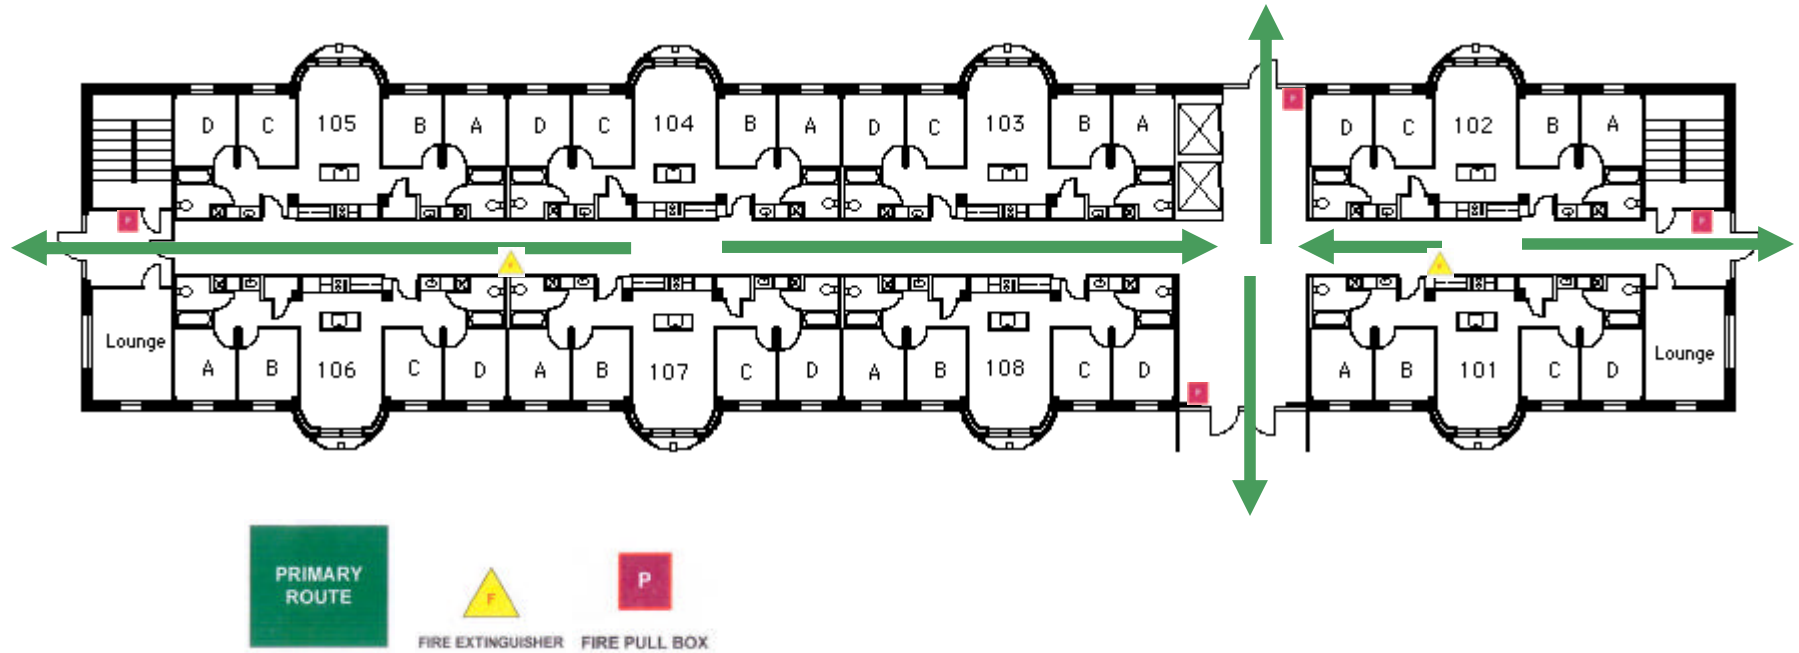

Center St. Apt. North

First Floor

Emergency Evacuation Assembly Point is across
Hemphill Ave. by Hemphill Entrance

For emergency access contact the duty staff pager at
404-533-7197 or the Campus police at 404-894-2500.

Center St. Apt. North

Second Floor

Emergency Evacuation Assembly Point is across
Hemphill Ave. by Hemphill Entrance

For emergency access contact the duty staff pager at
404-533-7197 or the Campus police at 404-894-2500.

Center St. Apt. North

Third Floor

Emergency Evacuation Assembly Point is across
Hemphill Ave. by Hemphill Entrance

For emergency access contact the duty staff pager at
404-533-7197 or the Campus police at 404-894-2500.

Center St. Apt. North

Fourth Floor

Emergency Evacuation Assembly Point is across
Hemphill Ave. by Hemphill Entrance

For emergency access contact the duty staff pager at
404-533-7197 or the Campus police at 404-894-2500.