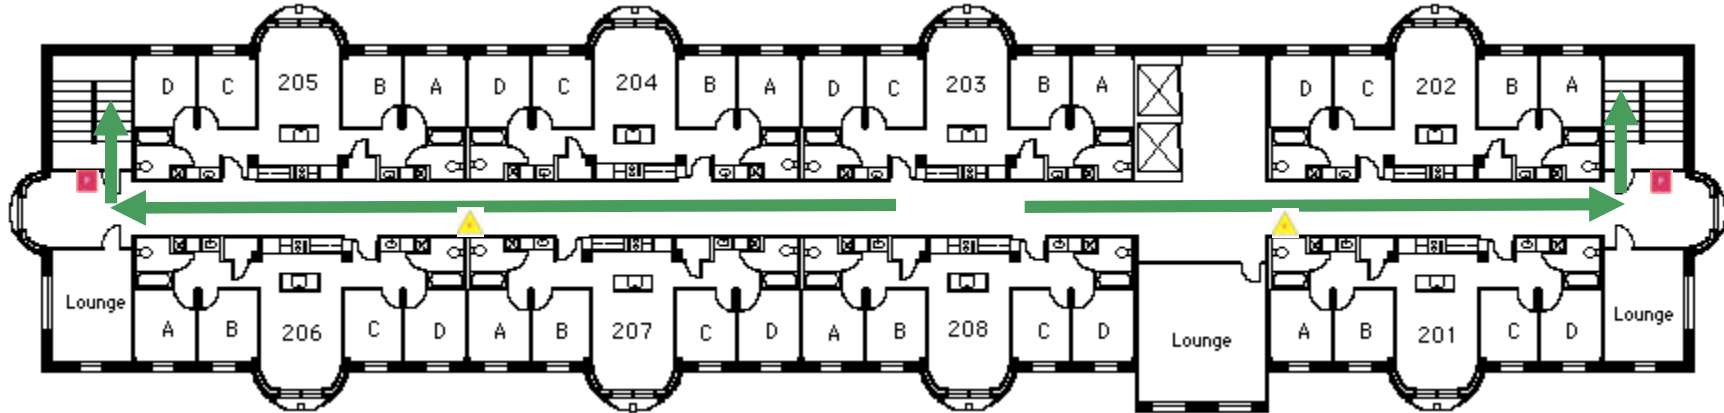

Center St. Apt. North

First Floor

Emergency Evacuation Assembly Point is across
Hemphill Ave. by Hemphill Entrance

For emergency access contact the duty staff pager at
404-533-7197 or the Campus police at 404-894-2500.

Center St. Apt. North

Second Floor

Emergency Evacuation Assembly Point is across
Hemphill Ave. by Hemphill Entrance

For emergency access contact the duty staff pager at
404-533-7197 or the Campus police at 404-894-2500.

Center St. Apt. North

Third Floor

Emergency Evacuation Assembly Point is across
Hemphill Ave. by Hemphill Entrance

For emergency access contact the duty staff pager at
404-533-7197 or the Campus police at 404-894-2500.