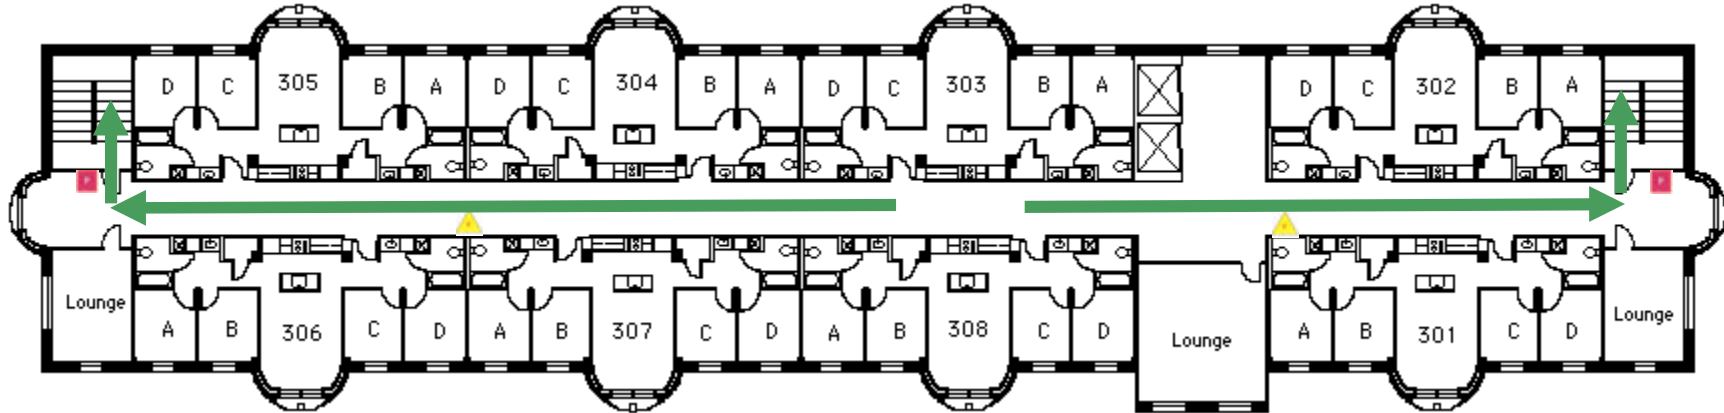

Center St. Apt. North

Second Floor

Emergency Evacuation Assembly Point is across
Hemphill Ave. by Hemphill Entrance

For emergency access contact the duty staff pager at
404-533-7197 or the Campus police at 404-894-2500.

Center St. Apt. North

Third Floor

Emergency Evacuation Assembly Point is across
Hemphill Ave. by Hemphill Entrance

For emergency access contact the duty staff pager at
404-533-7197 or the Campus police at 404-894-2500.